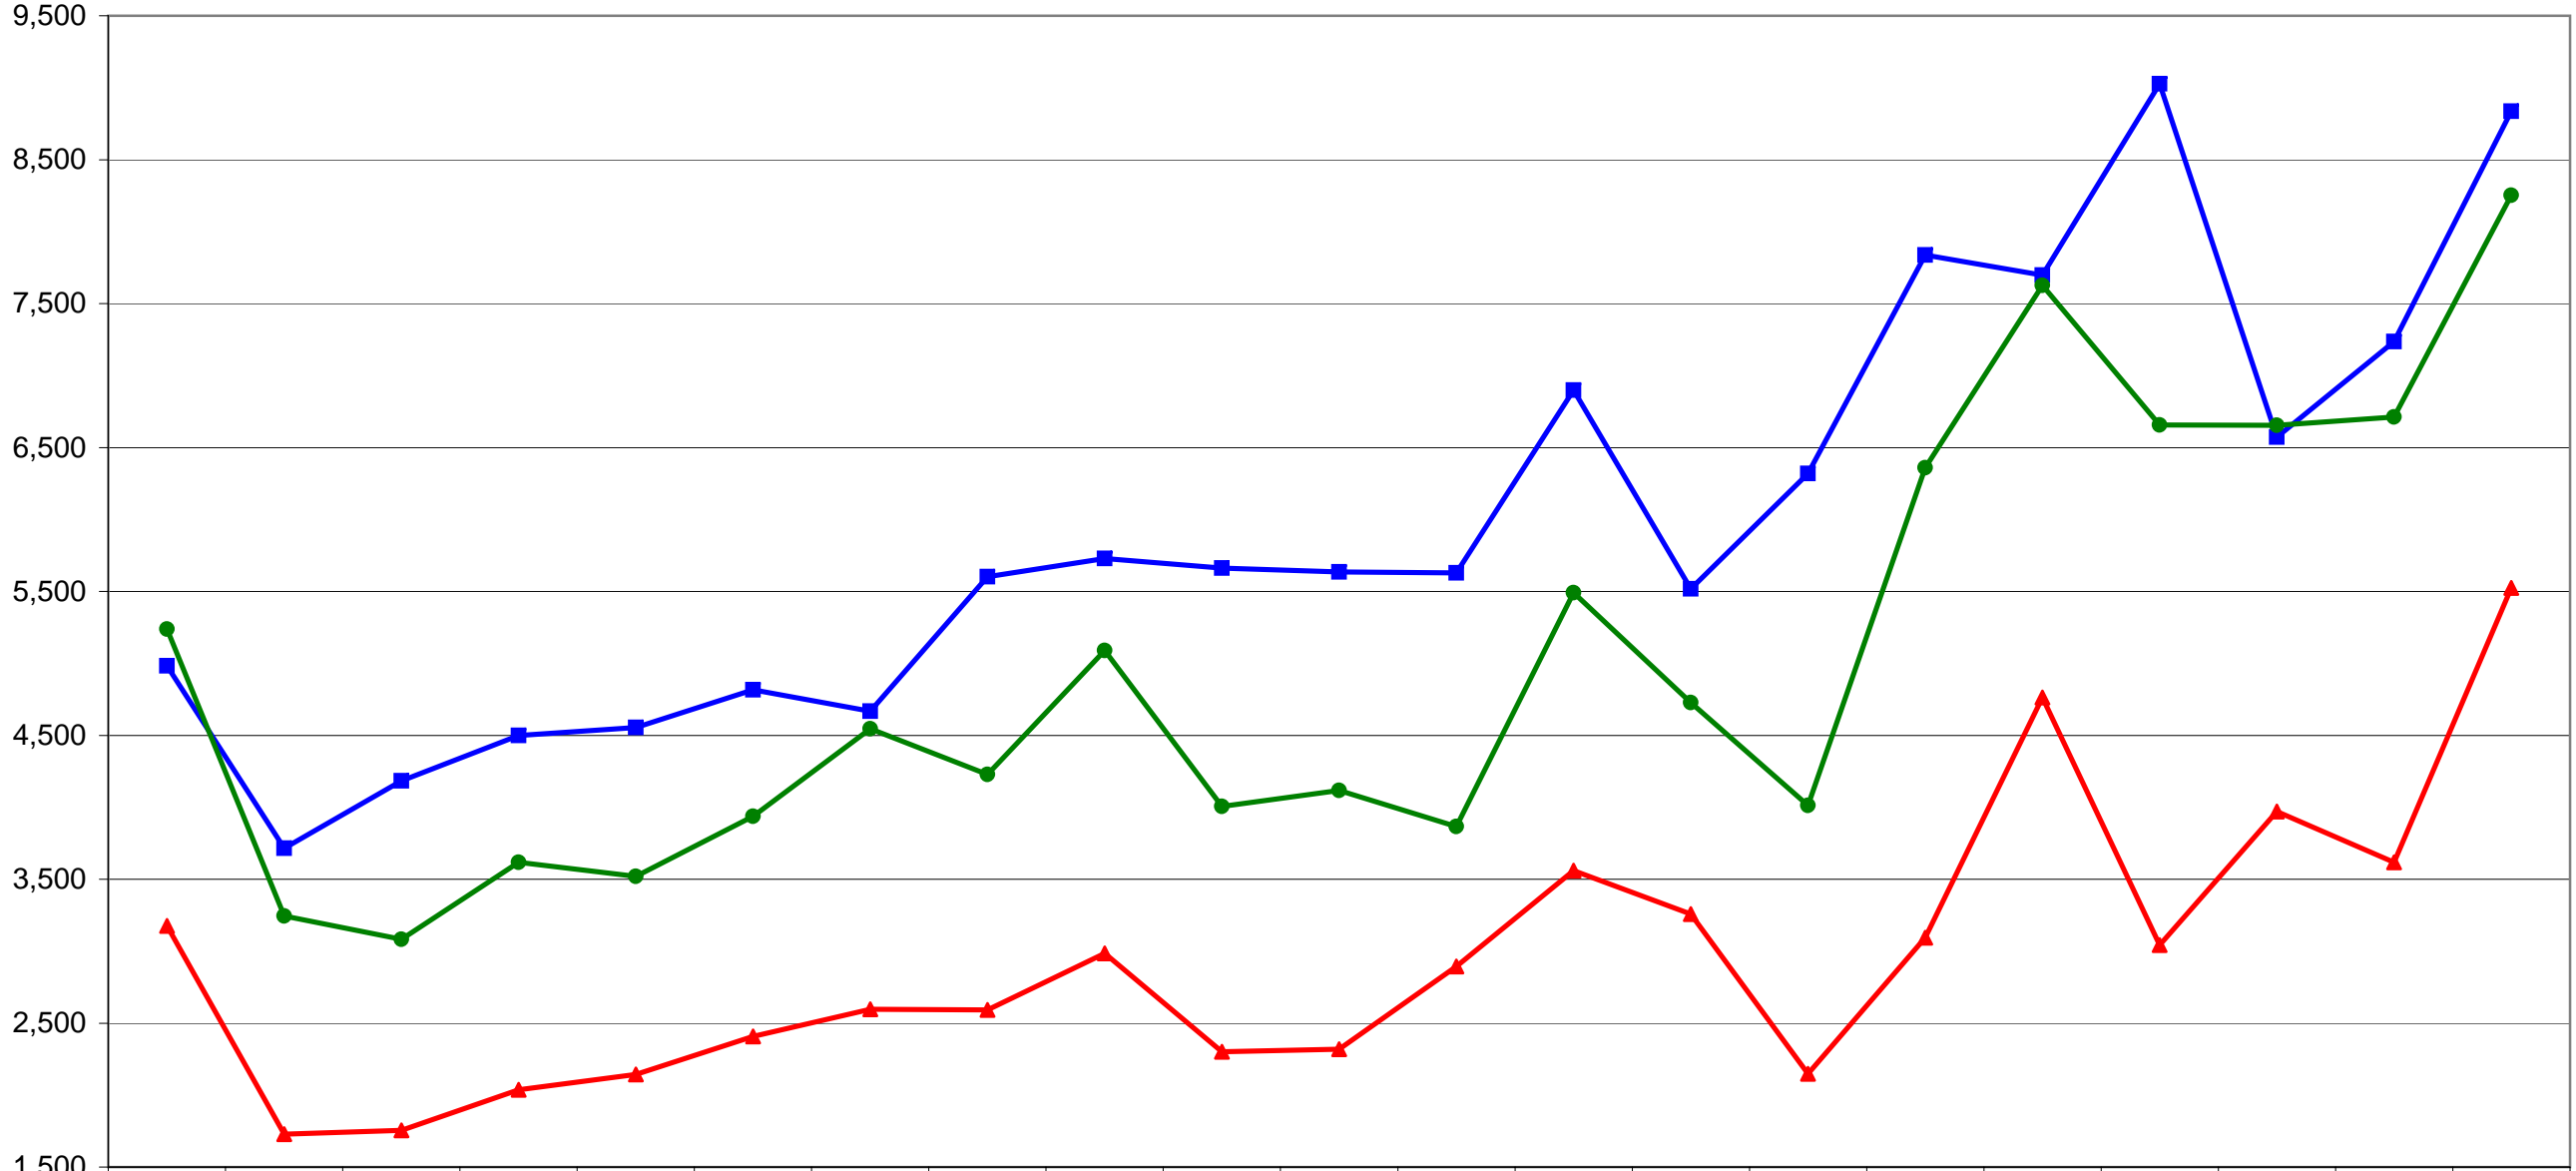

STREETCAR RIDERSHIP 01 - 06

Mon - Fri	4,982	3,715	4,183	4,500	4,554	4,817	4,668	5,602	5,729	5,662	5,636	5,629	6,899	5,518	6,320	7,837	7,697	9,027	6,572	7,235	8,836
Saturday	5,239	3,244	3,082	3,617	3,521	3,937	4,545	4,227	5,089	4,006	4,116	3,866	5,492	4,727	4,012	6,359	7,627	6,656	6,654	6,712	8,253
Sunday	3,177	1,729	1,756	2,037	2,143	2,407	2,597	2,592	2,984	2,302	2,318	2,894	3,561	3,258	2,148	3,094	4,764	3,043	3,971	3,618	5,524